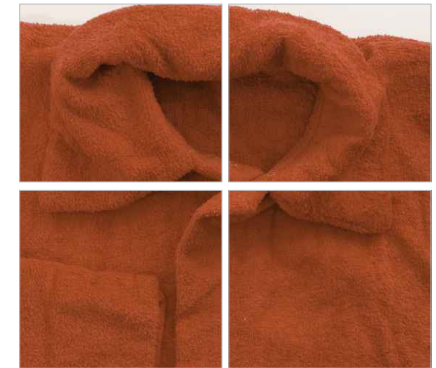

shirt collar