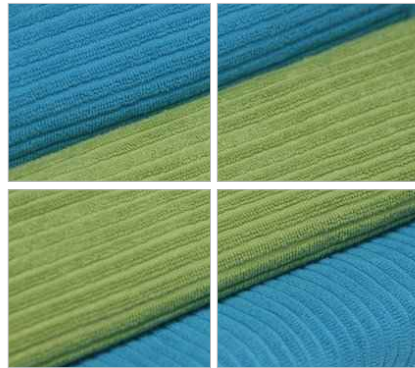

solid color