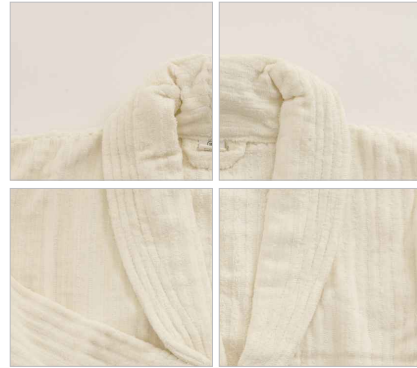

shawl collar