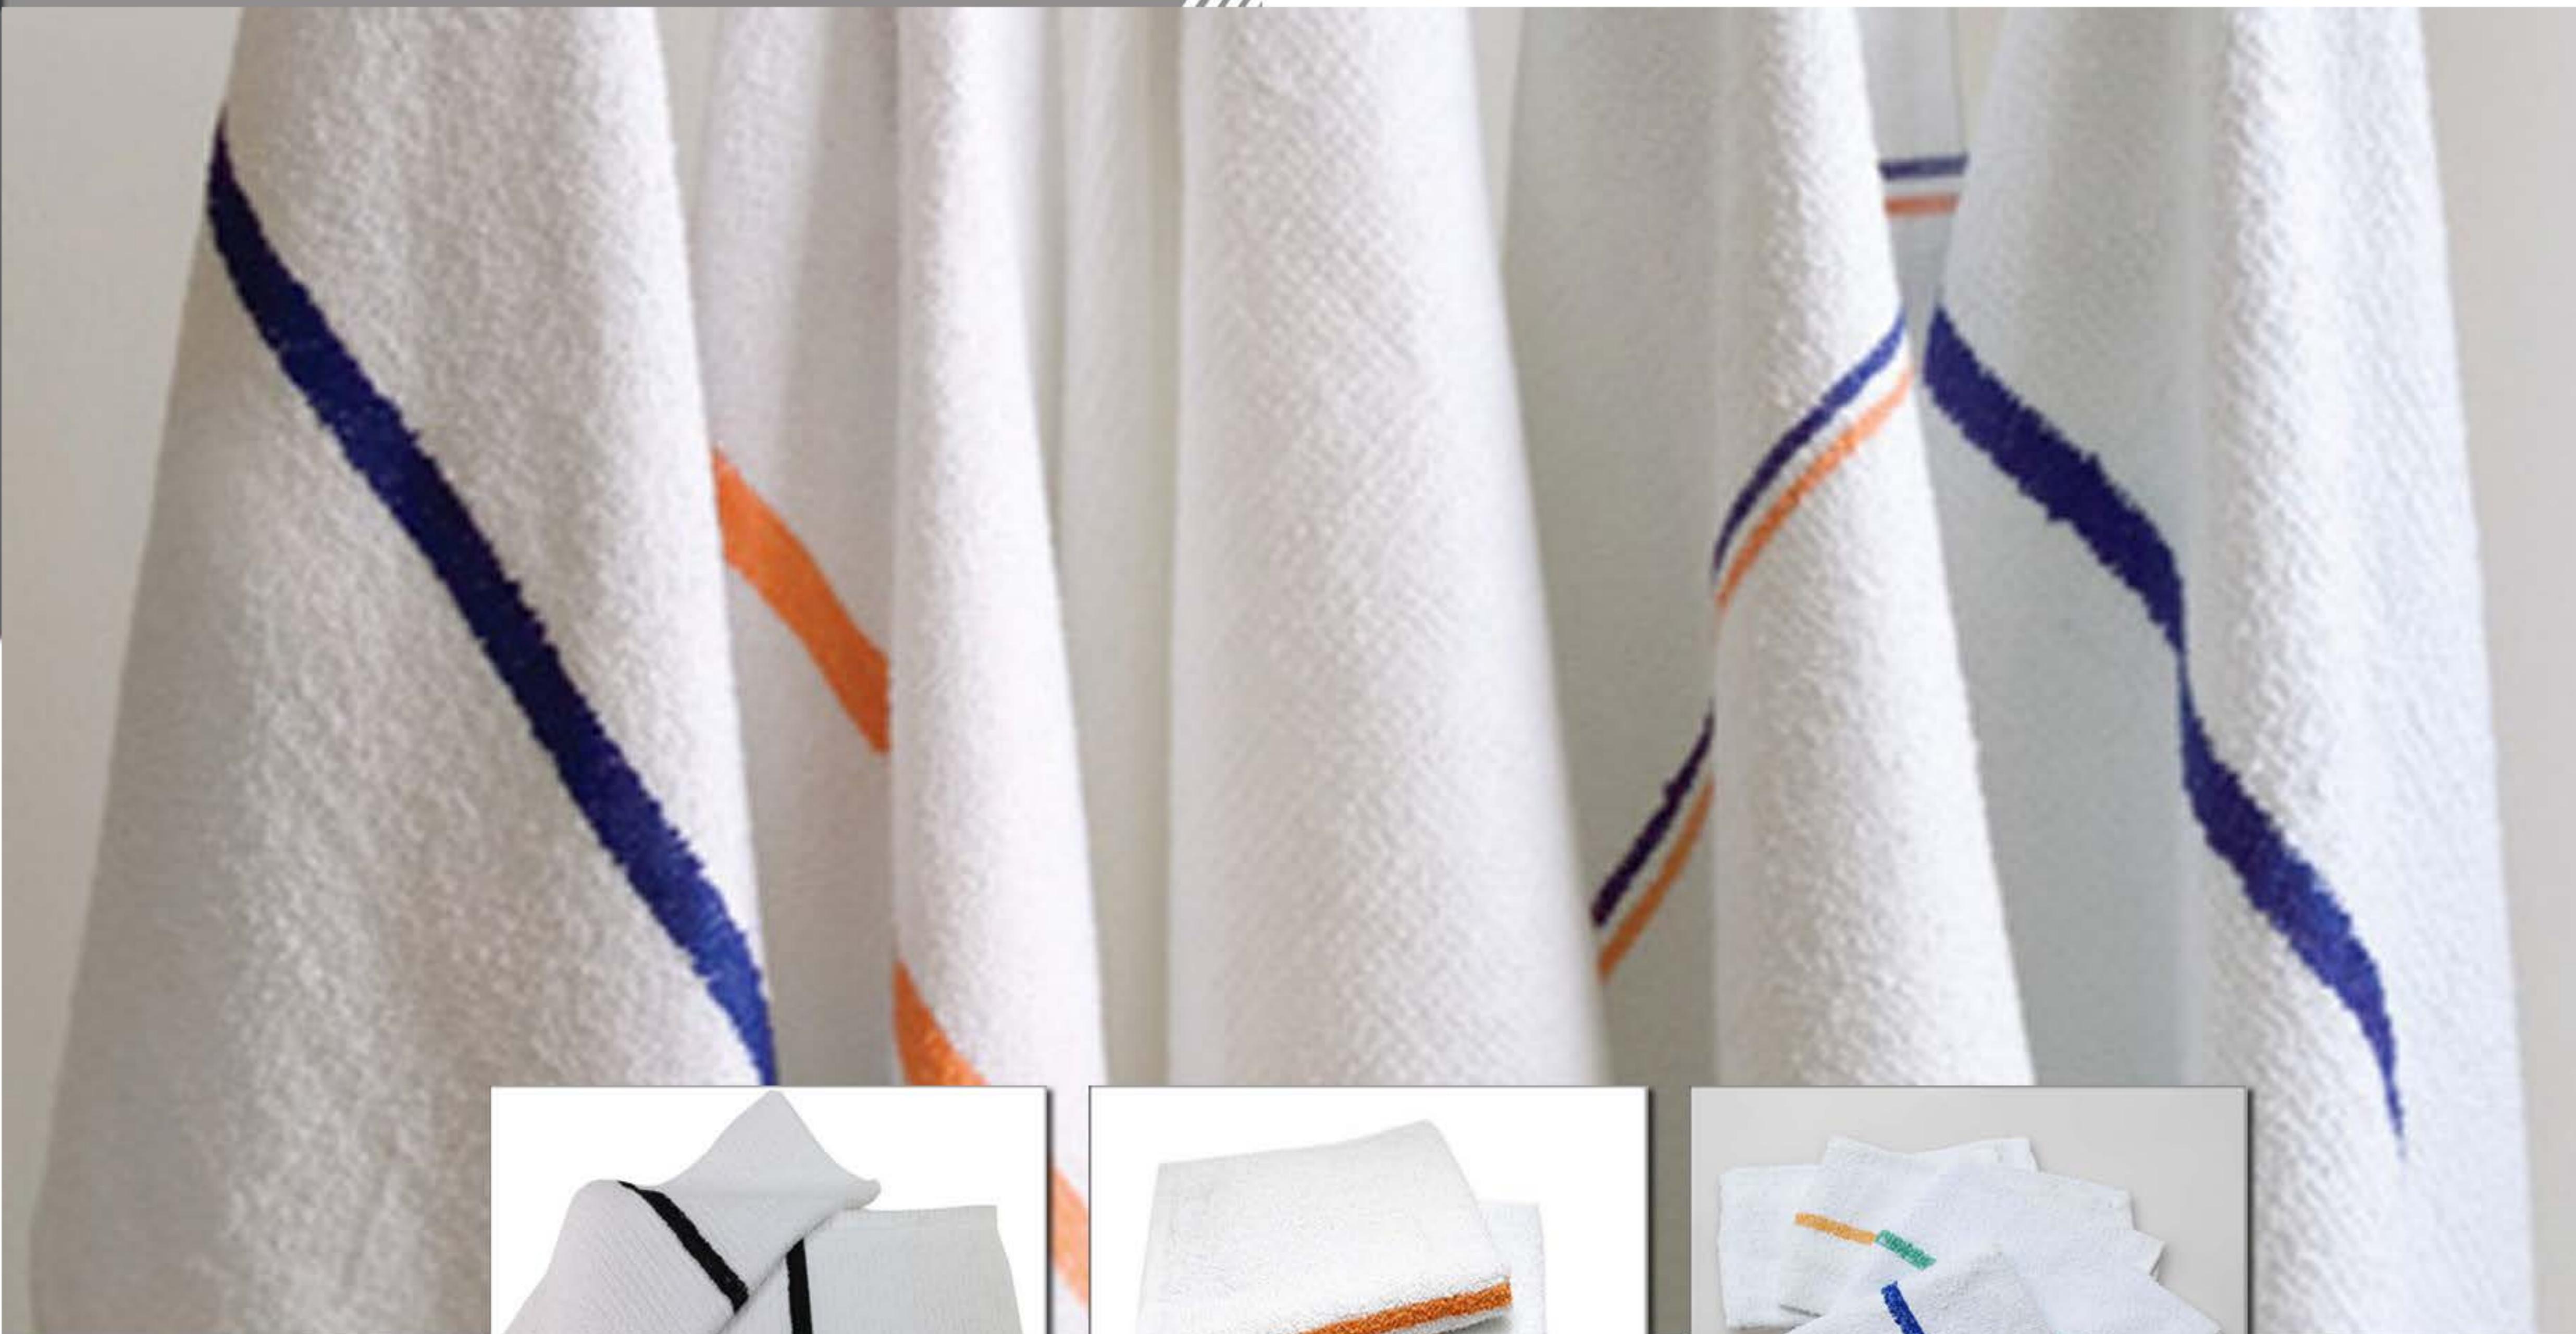

BARMOPS

KITCHEN

Bed, Bath and Housekeeping

BARMOP

16" x 19" 23 to 35 oz

Available in 100% Cotton or Blended with Polyester with Blue,Green,Black,Golden or Red center Stripe or according to buyer's need.

Our Bar Mops are popular and economical cleaning tool for all purposes. These bar mops are very absorbent for basic cleaning and are perfect for cleaning up spills. These fine terry bar mop are used in restaurants, kitchens in gyms and athletic centers to wipe machines and equipment even great to wipe sweat off with those terry loops Inexpensive and available at a great price! As one of our strongest and most durable bar mops, they are guaranteed to last through repeated use and washing.